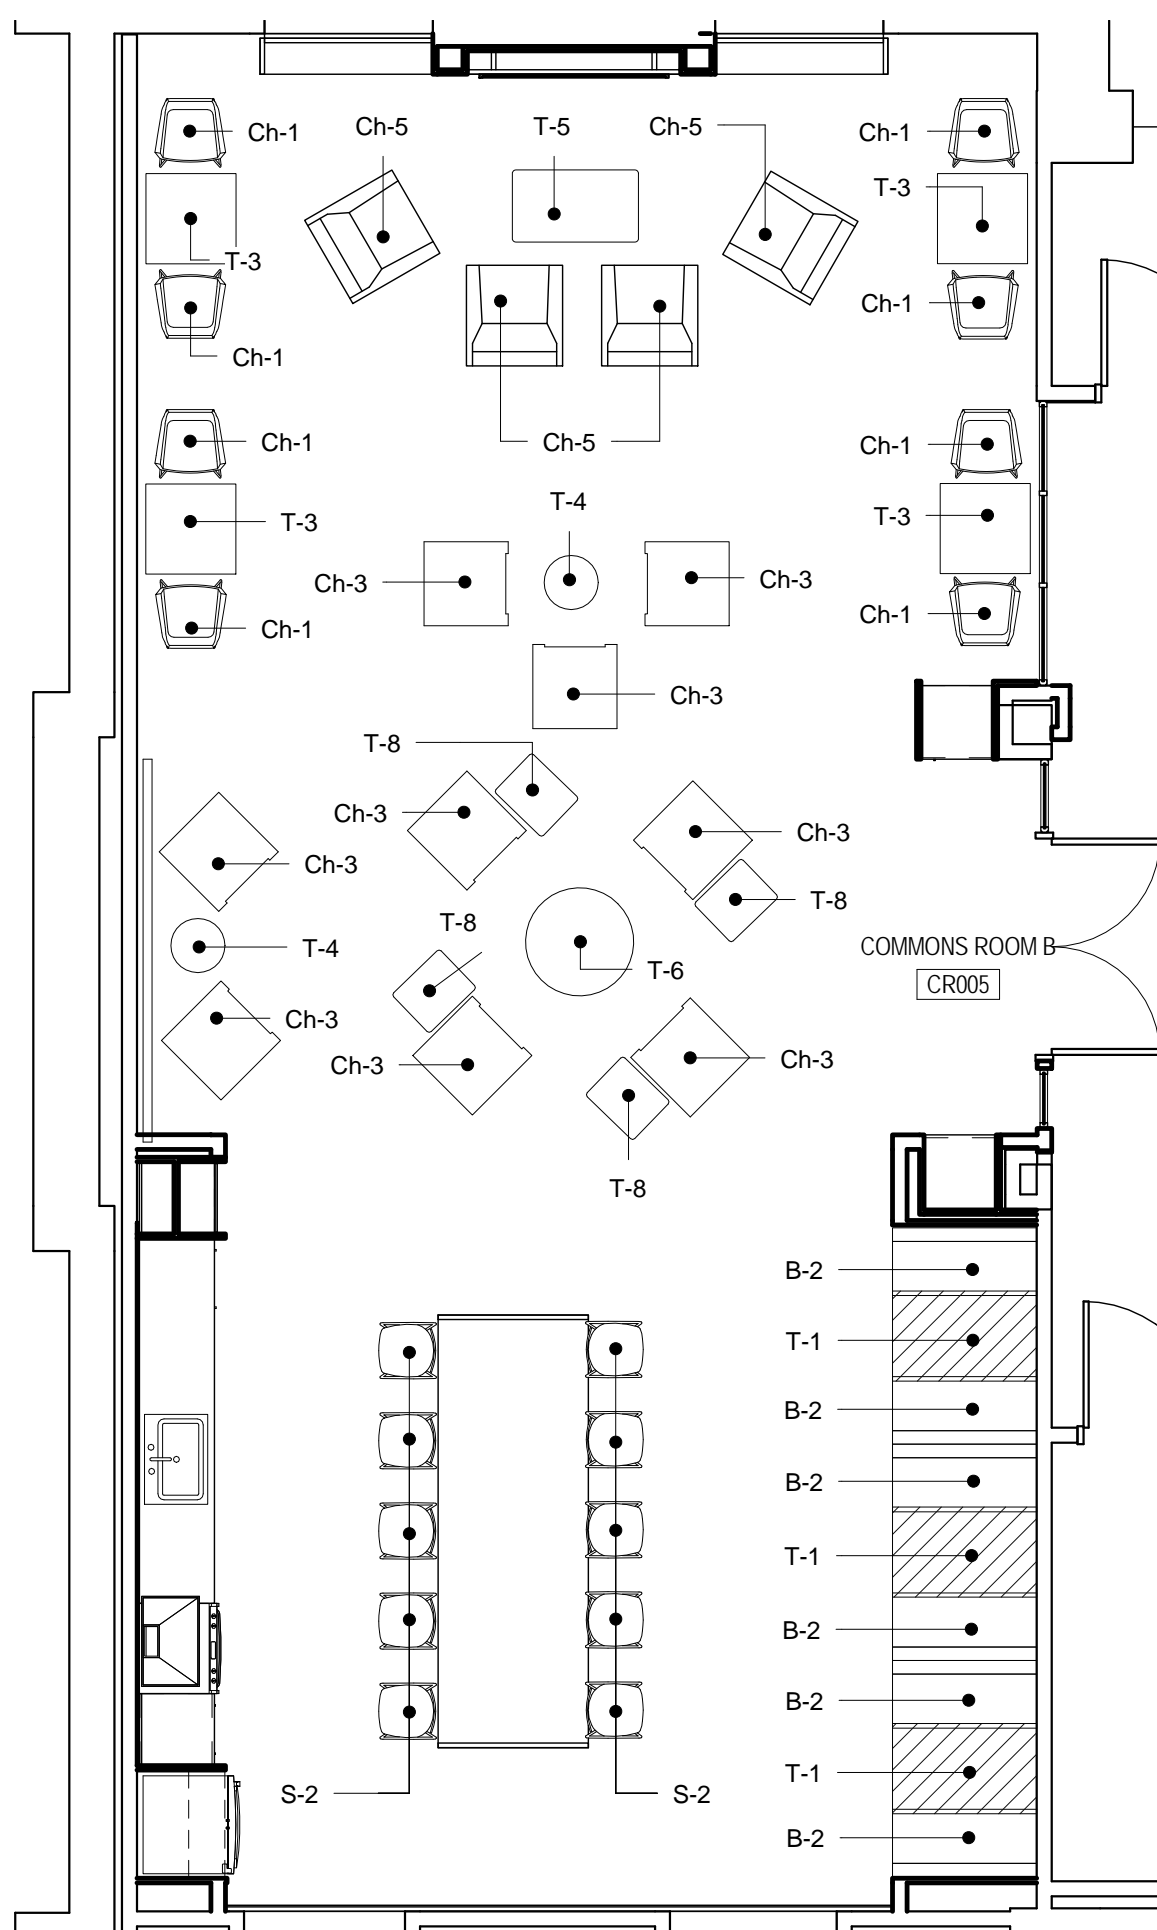

**FURNITURE LEGEND**

TAG	SYMBOL	DESCRIPTION
B-1, B-2		BENCH SEATING
S-1, S-2, S-3		STOOL SEATING
Ch-1		CHAIR DINING
Ch-2, Ch-3		CHAIR LOUNGE
Ch-4, Ch-5		CHAIR LOUNGE
Ch-6		CHAIR STUDY
T-1		TABLE DINING
T-2, T-3		TABLE CAFE
T-4		TABLE SMALL ROUND
T-5		TABLE SMALL RECTANGULAR
T-6		TABLE LARGE ROUND
T-7		STUDY TABLE
T-8		LAPTOP TABLE
Cr-1		CREDENZA